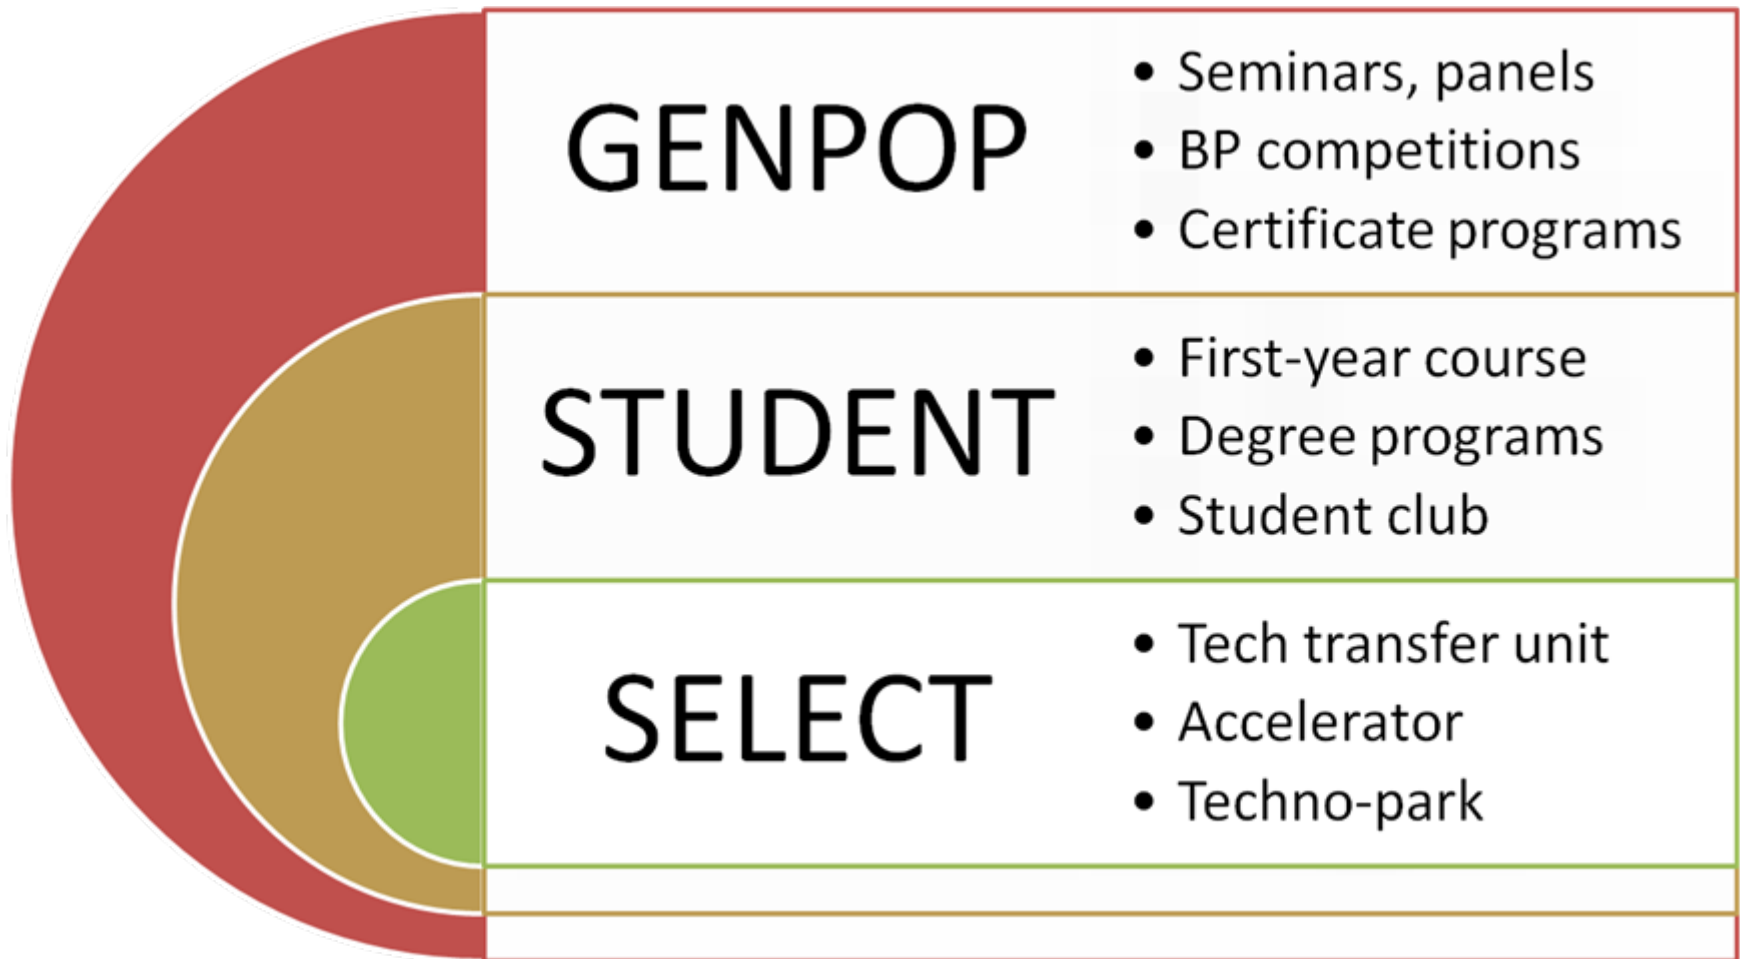

- **University as engine of ...**
  - Innovation
  - High-impact entrepreneurship
- **Turkey lags in both**
  
- **An entrepreneurial university is central to the ecosystem**
  - Entrepreneurial transformation/programming
  - Applied research (entrepreneurial science)
  - Technology transfer, spin-offs
  
- **OzU is an entrepreneurial research institution**
  - Started in 2008
  - Financed by a leading entrepreneur

- **On-campus activities**
  - E-tohum, GBA, Entrepreneurs Roundtable, Turkcell E. Summit
- **Competitions**
  - Elevator pitch, Startup weekend (Microsoft)
  - University BP, Birfikrinmivar (LabX, GYIAD, ...)
- **Certificate programs**
  - GSF (10KW), KOSGEB
- **Action!**
  - Tech scouting/transfer
  - Accelerator (Turkcell) [girisimfabrikasi.com](http://girisimfabrikasi.com)
  - Holding company
- **Soon to appear...**
  - TekMer, IsGem, Techno-park

- **Entrepreneurship research group (3 new faculty)**
- **On-site accelerator**
- **High-school competition**
- **National BP competition**
- **On-site KOSGEB facilities**
- **Non-profit Techno-park**
- **The Chairman and the Rector lead the effort**
  
- **We need more universities to join the dance**
- **We are happy to lead**
  
- **Twitter: ErhanErkut**